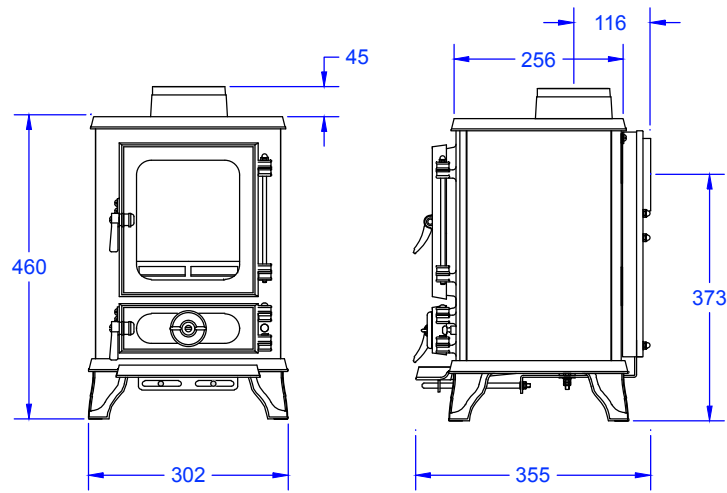

All dimensions in mm

# ECO Hobbit overall dimensions

Standard ECO Hobbit

Direct air option inlet

ECO Hobbit with optional stand

Direct air option inlet