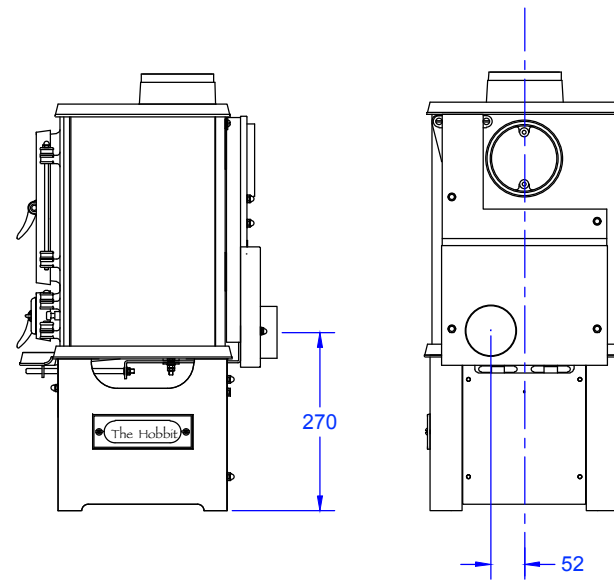

All dimensions in mm

# ECO Hobbit overall dimensions

Standard ECO Hobbit

Direct air option inlet

ECO Hobbit with optional stand

Direct air option inlet